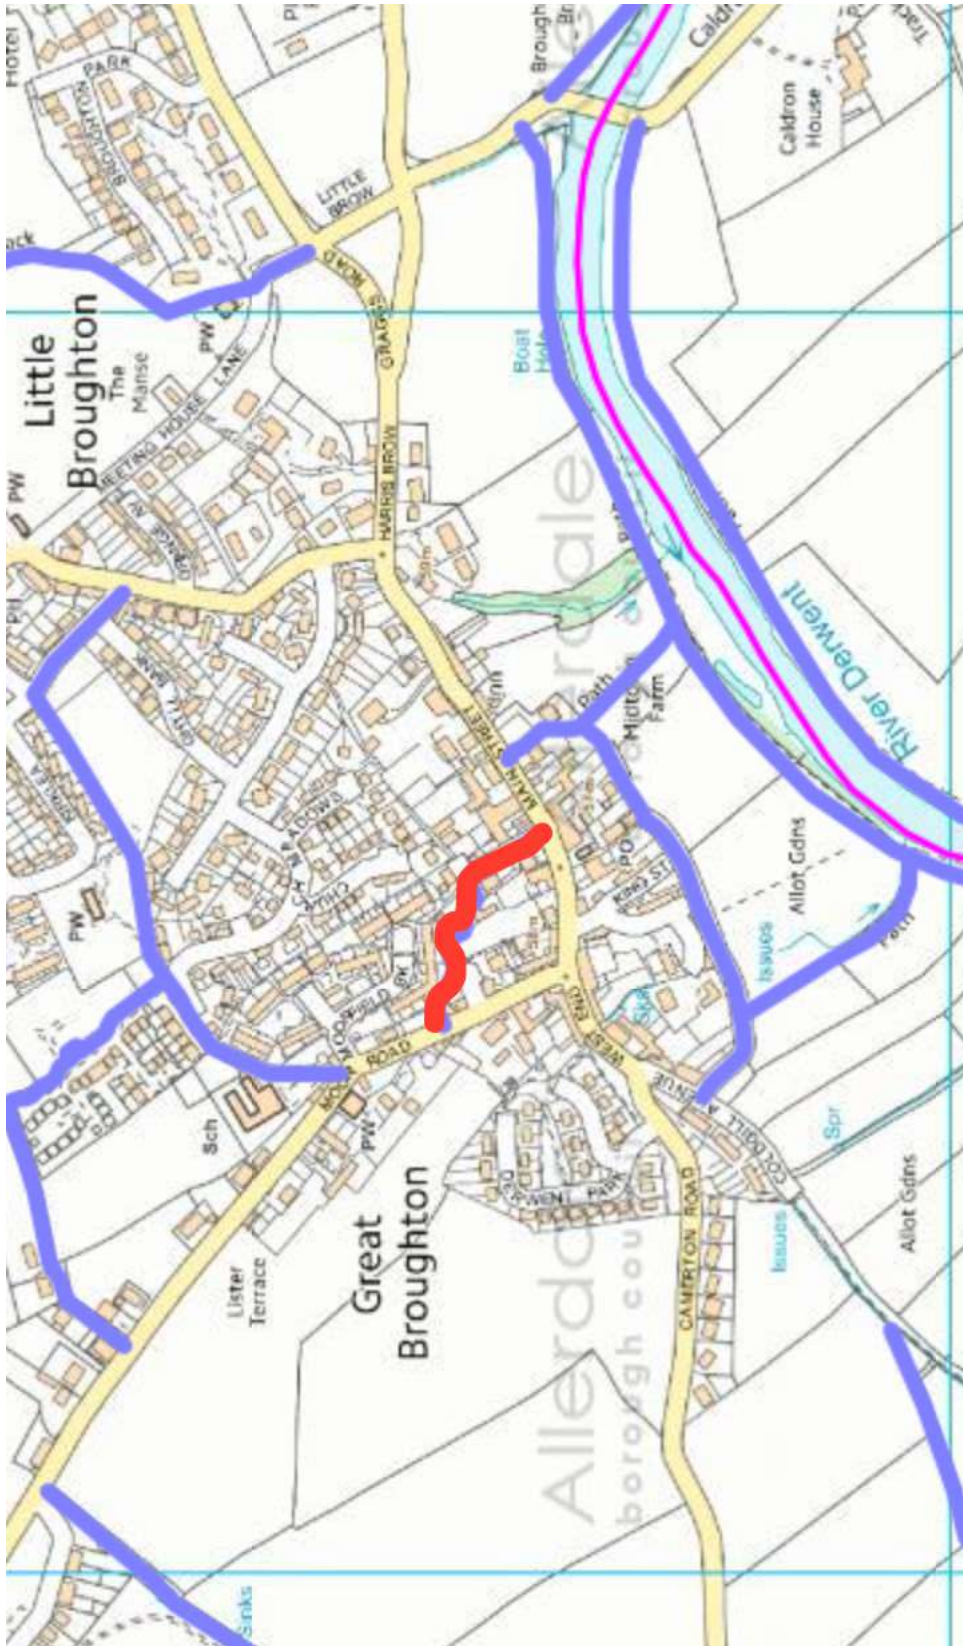

Harris Brow Triangle

Bottom of Little Brow with Seat

Grass areas over & around Broughton High Bridge

Area around Monkey Villas Layby- Including area around layby & the footpath to the stile

Corner of Camerton Road & West End

Areas below the School Moor Road

Strim/cut the grass verge outside the The Hollies & neighboring houses up to Rose Farm

218021 Footpath from Moor Road to Main Street via Moorfield Bank 'The Went'- Grass banks up the side of the path to be strimmed

Area at conjunction of Main Street & Meeting House Lane