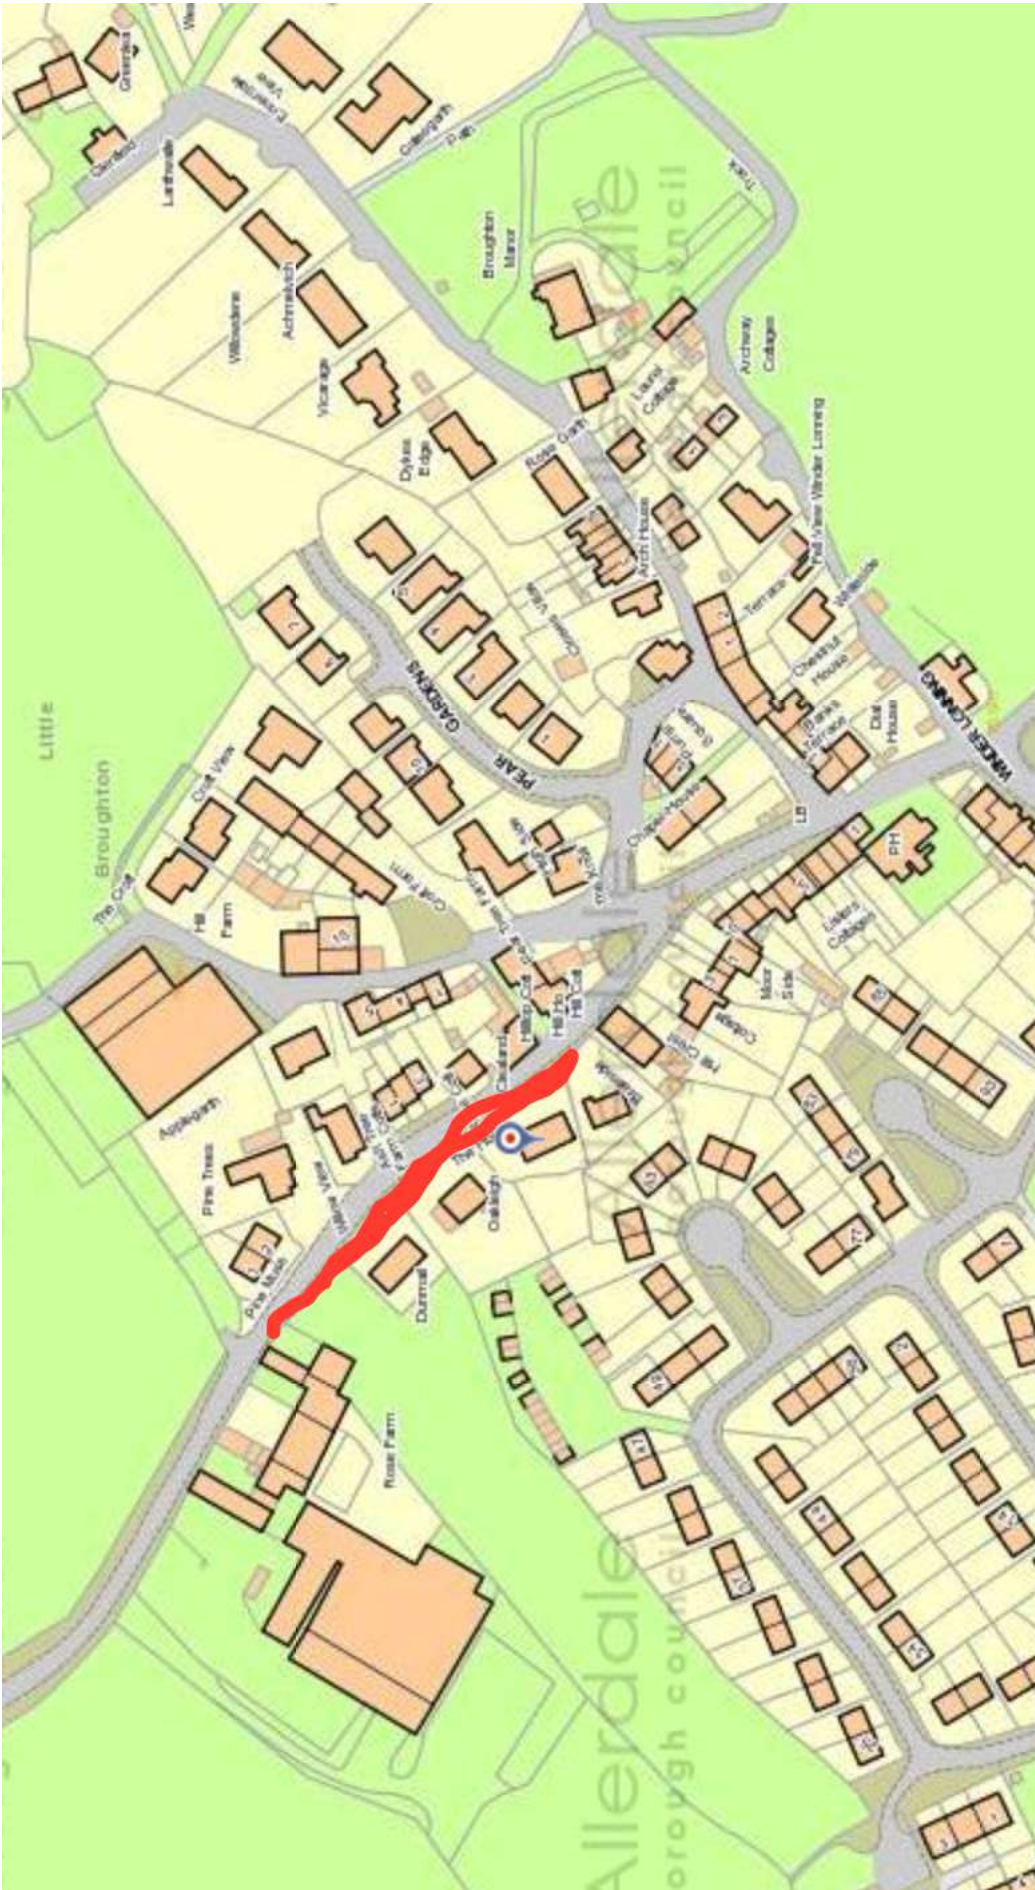

Harris Brow Triangle

Bottom of Little Brow with Seat

Grass areas over & around Broughton High Bridge

Area around Monkey Villas Layby- Including area around layby & the footpath to the stile

Corner of Camerton Road & West End

Areas below the School Moor Road

Strim/cut the grass verge outside the The Hollies & neighboring houses up to Rose Farm

218021 Footpath from Moor Road to Main Street via Moorfield Bank 'The Went'- Grass banks up the side of the path to be strimmed

Area at conjunction of Main Street & Meeting House Lane